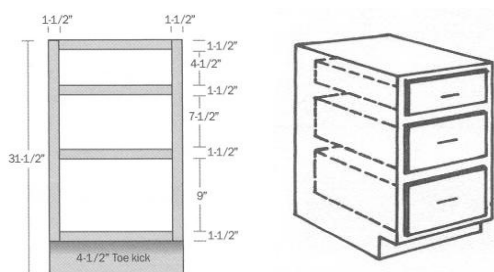

Three Drawer Vanity Base (21" Deep)

Three Drawer Vanity Base (21" Deep) 31 1/2" TALL

SKU	Price
VDB12	\$255.00
VDB15	\$265.00

Four Drawer Tall Vanity Base (21" Deep)

Four Drawer Tall Vanity Base (21" Deep) 34 1/2" TALL