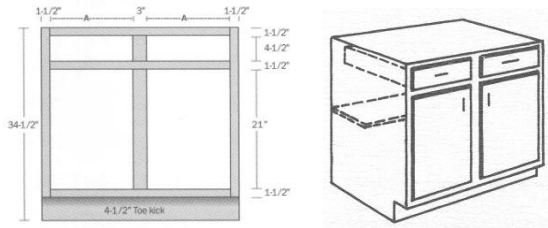

Double Door & Drawer Base with Center Mullion (24" Deep)

One Adjustable Shelf (16-3/4" Deep)

SKU	Price
B39	$250.00
B42	$260.00
B48	$270.00