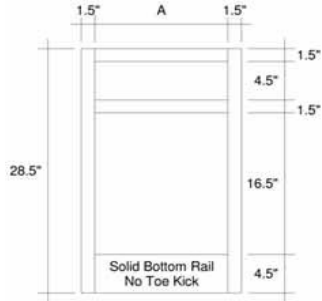

Desk File Drawer 28.5" Tall

SKU	PRICE
DFD18	$220.00