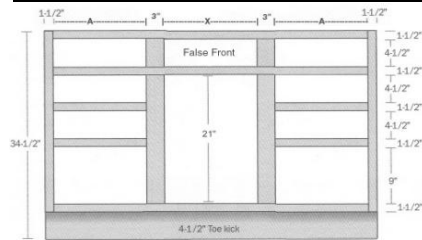

Tall Console Vanity Double Drawer (21" Deep)