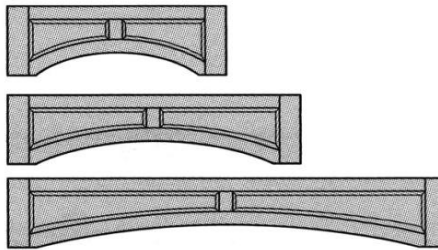

Raised Panel Arched Valance

SKU#	Price
RPAV42	$120.00
RPAV48	$145.00
RPAV54	$235.00
RPAV60	$280.00
RPAV72	$310.00