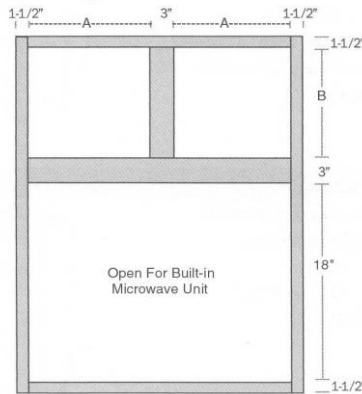

Increase Wall Depth Kits 15" Deep

IWD4230x15	$90.00
IWD4236x15	$115.00
IWD4242x15	$120.00

Increase Wall Depth Kits 18" Deep

IWD4230x18	$90.00
IWD4236x18	$115.00
IWD4242x18	$120.00

Increase Wall Depth Kits 21" Deep

IWD4230x21	$90.00
IWD4236x21	$115.00
IWD4242x21	$120.00

Increase Wall Depth Kits 24" Deep

IWD4230x24	$90.00
IWD4236x24	$115.00
IWD4242x24	$120.00

Wall Built In Microwave Cabinet

SKU	Price
WBM3036	$185.00
WBM3042	$210.00