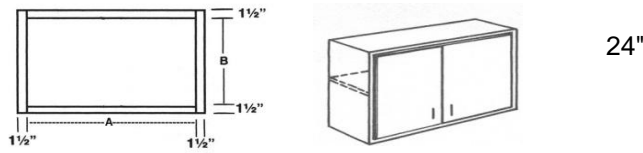

Wall Cabinets

Refrigerator Wall Cabinets 24" Deep with Butt Doors and without Mullion

SKU	Price
RW3612BD	$160.00
RW3615BD	$165.00
RW3618BD	$170.00
RW3624BD	$180.00