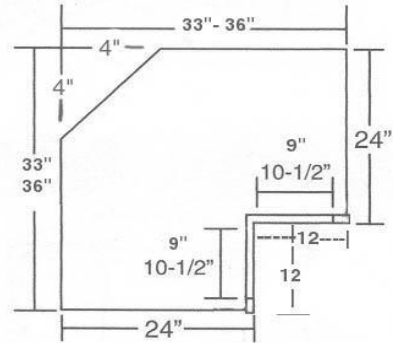

Butt Door & Drawer Peninsula Base (24" Deep)

One Full Depth Adjustable Shelf

Butt Door & Drawer Peninsula Base (24" Deep)One Full Depth Adjustable Shelf

SKU	Price
PB24BD	\$260.00
PB30BD	\$280.00
PB36BD	\$285.00
PB42	\$345.00
PB48	\$365.00

Full Height Single Door Base (24" Deep)

SKU	Price
BFH9	\$130.00
BFH12	\$140.00

Cabinet Additions

5" Pull Out Spice Rack For BFH9	\$175.00
8" Pull Out Spice Rack For BFH12	\$195.00

Base Super Susan (24" Deep)