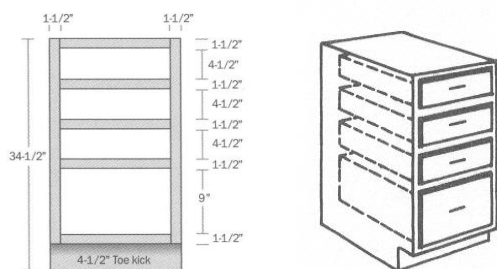

Three Drawer Vanity Base (21" Deep)

Three Drawer Vanity Base (21" Deep) 31 1/2" TALL

SKU	Price
VDB12	\$255.00
VDB15	\$265.00

Four Drawer Tall Vanity Base (21" Deep)

Four Drawer Tall Vanity Base (21" Deep) 34 1/2" TALL