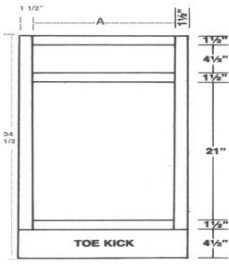

Blind Corner Base (24" Deep)

Cabinet Width	36	39	42	45
X	15	12	9	6
A	9	12	15	18

SKU	Price
BC36	\$215.00
BC39	\$220.00
BC42	\$230.00
BC45	\$240.00

Blind Corner Bases are Reversible to Left or Right Hand Applications.
 All Units Must Be pulled 3" for Door/Drawer & Hardware Clearance.
 Wall Space Used by Unit Will Be 3" Wider Than the Nomenclature.
 ie; BC36 uses 39" space, BC45 Uses 48" Space, etc.....

Butt Door & Drawer Peninsula Base (24" Deep)

One Full Depth Adjustable Shelf

Butt Door & Drawer Peninsula Base (24" Deep)One Full Depth Adjustable Shelf

SKU	Price
PB24BD	\$260.00
PB30BD	\$280.00
PB36BD	\$285.00
PB42	\$345.00
PB48	\$365.00