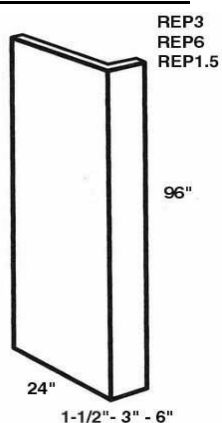

Standard End Panels

BEP3
BEP6