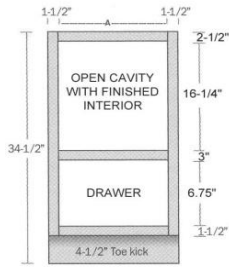

Butt Door & Drawer Peninsula Base (24" Deep)

One Full Depth Adjustable Shelf

Butt Door & Drawer Peninsula Base (24" Deep)One Full Depth Adjustable Shelf

SKU	Price
PB24BD	\$260.00
PB30BD	\$280.00
PB36BD	\$285.00
PB42	\$345.00
PB48	\$365.00

Base Super Susan (24" Deep)Does not include the Susan BSS36 Accepts 32" Susan BSS33 Accepts 28" Susan

Angle Base (24" Deep)

One Full Depth Adjustable Shelf

SKU	Price
AB24	\$400.00

12" to 24" Deep Base Transition

SKU	Price
BT12L	\$155.00
BT12R	\$155.00

One Full Depth Adjustable Shelf

Microwave / Dish Drawer Base

34 1/2" Tall
24" Deep

F & P Dishdrawer fits with no modifications,
Microwaves may require cut out and trim kit for built-in appearance.