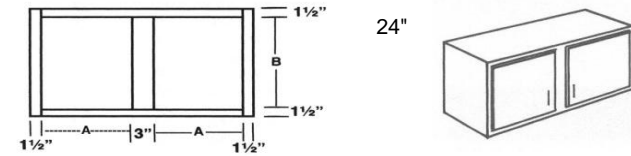

Refrigerator Wall Units 24" Deep with Center Mullion

SKU	Price
RW4212*	$175.00
RW3918	$180.00
RW3924	$195.00

Note: the RW4212 is a 42" Sub Zero Solution and the 4RW4812 is a 48" Sub Zero Solution and has 2 doors for each opening