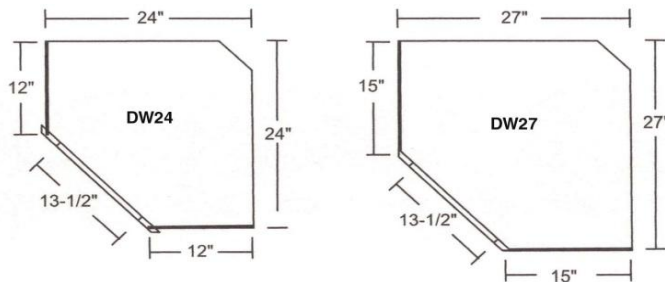

Diagonal Corner Wall Cabinet

SKU	Price
DW2430	$175
DW2730	$195
DW2436	$200
DW2736	$215
DW2442	$225
DW2742	$235

**FINISH INTERIOR OF CABINET TO COLOR OF EXTERIOR OF CABINET
50% COST OF CABINET**

Prepped for Glass Insertion may be ordered by attaching GD to the end of the Cabinet's SKU

Prep For Glass (Includes Routing Out The Center Panel Of The Door)

$60 Per Door

Glass Not Included

GLASS MULLION DOOR FOR CABINET (SOLD AS INDIVIDUAL DOOR)

GMD-DW2430	$130.00	GMD-W3042B	$145
GMD-DW2436	$130.00	GMD-W3624B	$105
GMD-DW2442	$130.00	GMD-W3630B	$125
GMD-DW2730	$145.00	GMD-W3636B	$150
GMD-DW2736	$145.00	GMD-W3642B	$160
GMD-DW2742	$145.00	GMD-W2130	$100
GMD-W2436BD	$105	GMD-W2136	$100
GMD-W2442BD	$120	GMD-W2142	$105
GMD-W3024BD	$100	GMD-W2430	$100
GMD-W3030BD	$105	GMD-W2436	$100
GMD-W3036BD	$125	GMD-W2442	$105

Glass Not Included

Mullion Door Approximate Door Size		
Width	Height	Lites per Door
10" - 23.5"	30" - 36"	6
10" - 23.5"	36" - 48"	8