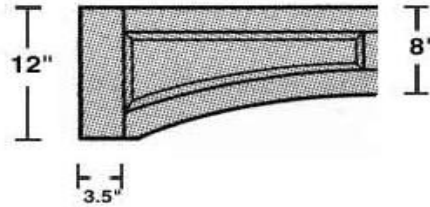

Raised Panel Arched Valance

SKU#	Price
RPAV42	$120.00
RPAV48	$145.00
RPAV54	$235.00
RPAV60	$280.00
RPAV72	$310.00