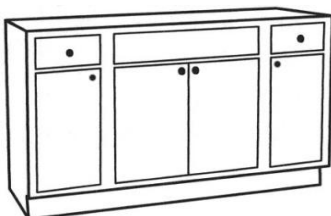

34 1/2" TALL

SKU	Price
TCVS51	$330.00
2TCVS54	$355.00
2TCVS57	$370.00
2TCVS60	$385.00