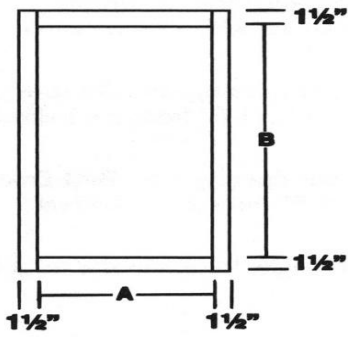

Wall Wine Storage Cabinets

SKU	Price
WRK3018	$115.00
WRK2430	$140.00