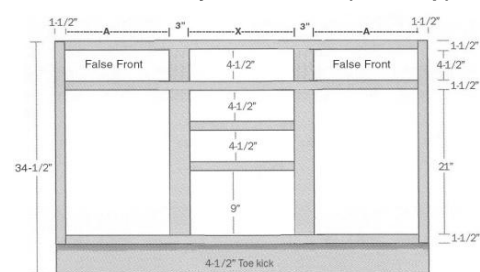

Tall Console Vanity Double Sink (21" Deep)