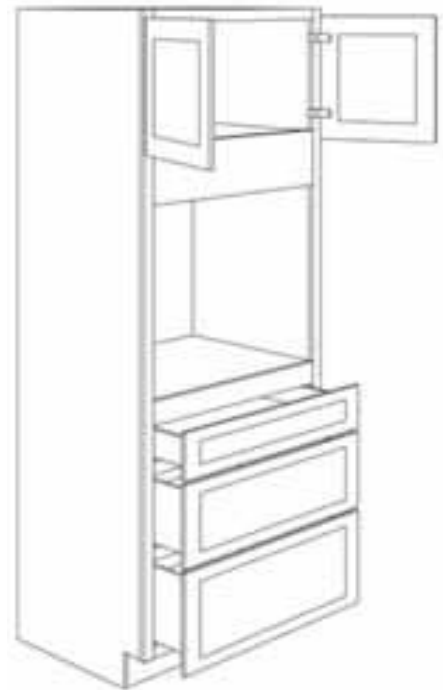

SKU	Price
OCU31.584	\$705.00

Bottom Drawer Space or Center Drawer Space is Modifiable to Accept Most Warming Drawers

Stock Single Oven Cut Out is 28.5" w x 24" h
Max Single Oven Cut Out is 30" w x 30" h