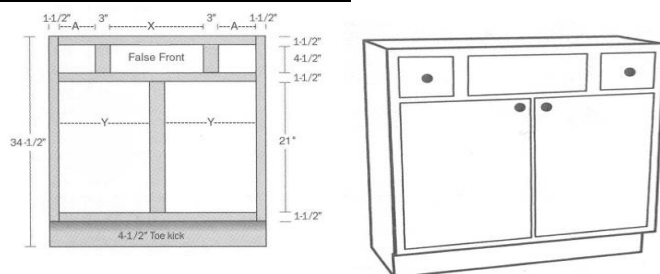

Butt Door Tall Vanity Base / Sink Base (21" Deep)

34 1/2" TALL

SKU	Price
TVB24BD	\$185.00
TVB27BD	\$200.00
TVB30BD	\$210.00
TVB33BD	\$220.00
TVB36BD	\$240.00

Tall Vanity Sink Console (21" Deep)

34 1/2" TALL