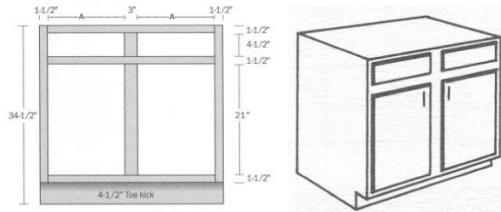

Double Door Sink Base with Center Mullion (24" Deep)

SKU	Price
SB39	\$250.00
SB42	\$260.00
SB48	\$270.00

Diagonal Corner Sink Base

SKU	Price
DSB36	
DSB42	

Call For Availability

Single Door & Drawer Base (24" Deep)

One Adjustable Shelf (16-3/4" Deep)

SKU	Price
B12	\$155.00
B15	\$165.00
B18	\$165.00
B21	\$170.00
B24	\$190.00

Butt Door & Drawer Base (24" Deep)

One Adjustable Shelf (16-3/4" Deep)

SKU	Price
B24BD	\$190.00
B27BD	\$200.00
B30BD	\$210.00
B33BD	\$220.00
B36BD	\$230.00