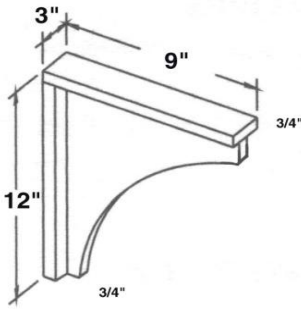

Shelf Edge Treatments

SKU	Price
PS-TBE	\$35.00

Touch Up Kit	\$35.00
--------------	---------

Counter Support Brackets

SKU	Price
CSB912	\$35.00

Roll Out Trays

SKU	Price
ROTB15	\$50.00
ROTB18	\$50.00
ROTB21	\$50.00
ROTB24	\$50.00
ROTB27	\$50.00
ROTB30	\$55.00
ROTB33	\$55.00
ROTB36	\$55.00