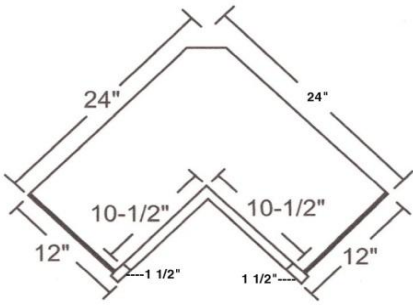

Glass Not Included

Mullion Door Approximate Door Size		
Width	Height	Lites per Door
10" - 23.5"	30" - 36"	6
10" - 23.5"	36" - 48"	8

Square Corner Wall Cabinets

30"
36"
42"

30" & 36" Have 2 Adjustable Shelves.
42" Have 3 Adjustable Shelves.