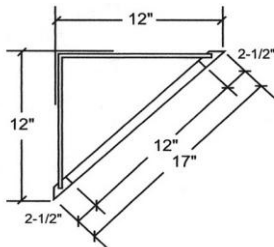

Angle Wall Cabinet

SKU	PRICE
AW1230	$105
AW1236	$115
AW1242	$125