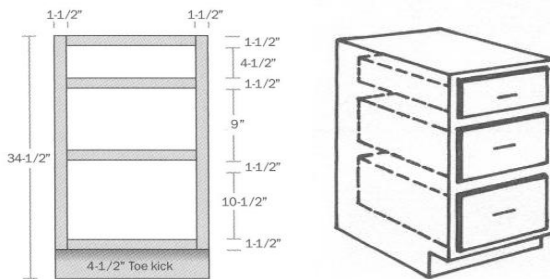

Three Drawer Base (24" Deep)