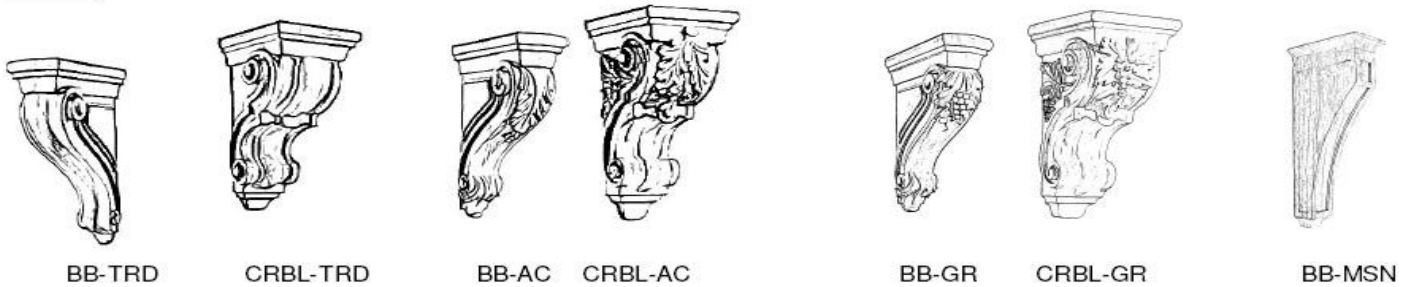

Corbels and Bar Brackets

Corbels

Corbel	Dimensions	Price
BB-TRD	3.5 x 8 x 13	$150.00
CRBL-TRD	5 x 7 x 14	$205.00
BB-AC	3.5 x 8 x 13	$175.00
CRBL-AC	5 x 7 x 14	$210.00
BB-GR	3.5 x 8 x 13	$175.00
CRBL-GR	5 x 7 x 14	$210.00
BB-MSN	3 x 6 x 14	$135.00
CRBL-MSN		$200.00