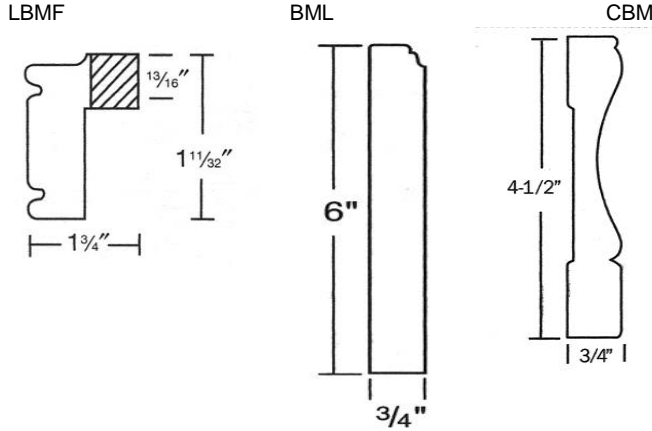

Large Base, Colonial Base, Light Baffles

SKU	Price
BML	$90.00
CBM	$85.00