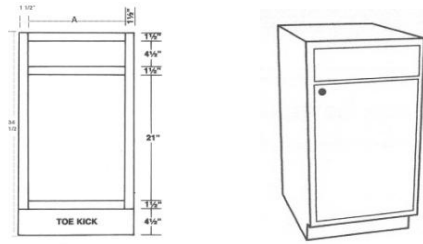

Bases

Single Door Sink Base (24" Deep)

SKU	Price
SB12	$155.00
SB15	$165.00
SB18	$165.00
SB21	$170.00
SB24	$190.00