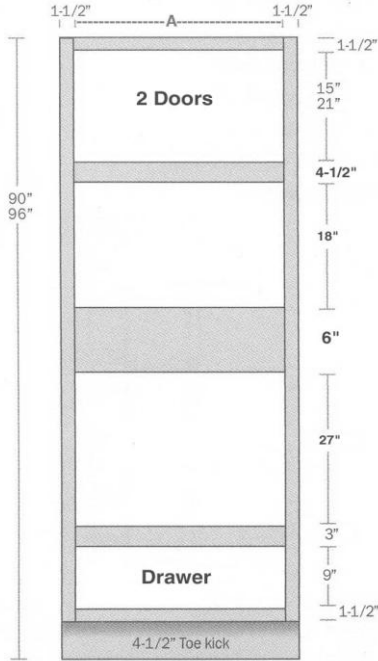

Oven Microwave Cabinet (24" Deep)