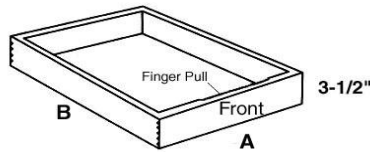

Shelf Edge Treatments

SKU	Price
PS-TBE	\$35.00

Touch Up Kit	\$35.00
--------------	---------

Counter Support Brackets

SKU	Price
CSB912	\$35.00

Roll Out Trays

SKU	Price
ROTB15	\$50.00
ROTB18	\$50.00
ROTB21	\$50.00
ROTB24	\$50.00
ROTB27	\$50.00
ROTB30	\$55.00
ROTB33	\$55.00
ROTB36	\$55.00