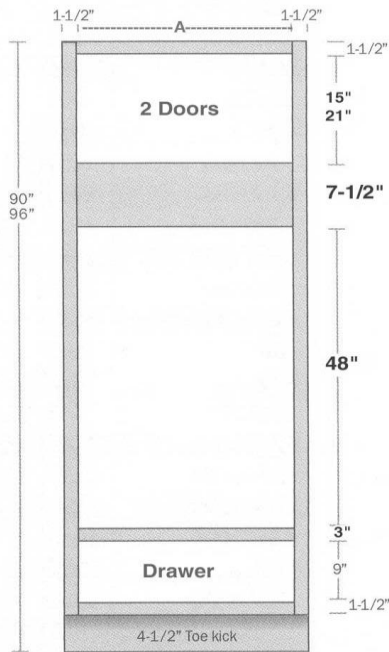

Double Oven Cabinet (24" Deep)

SKU	Price
OCD31.590	$579.00
OCD31.596	$579.00