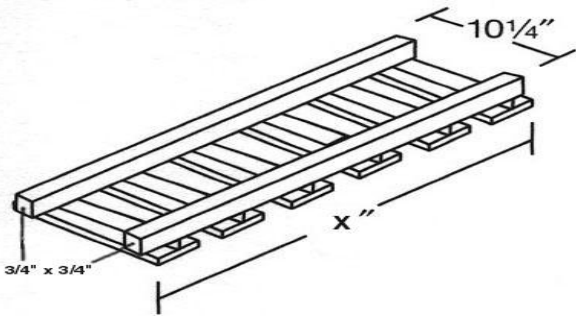

Stem Glass Holders

SKU	Price
SGH30	$90.00
SGH36	$99.00