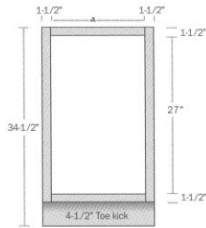

Full Height Single Door Base (24" Deep)

SKU	Price
BFH9	$130.00
BFH12	$140.00

Cabinet Additions

5" Pull Out Spice Rack For BFH9	$175.00
8" Pull Out Spice Rack For BFH12	$195.00