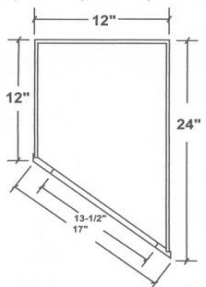

Base Super Susan (24" Deep)Does not include the Susan BSS36 Accepts 32" Susan BSS33 Accepts 28" Susan

Angle Base (24" Deep)

One Full Depth Adjustable Shelf

SKU	Price
AB24	\$400.00

12" to 24" Deep Base Transition

SKU	Price
BT12L	\$155.00
BT12R	\$155.00

One Full Depth Adjustable Shelf

Microwave / Dish Drawer Base

34 1/2" Tall
24" Deep

F & P Dishdrawer fits with no modifications,
Microwaves may require cut out and trim kit for built-in appearance.