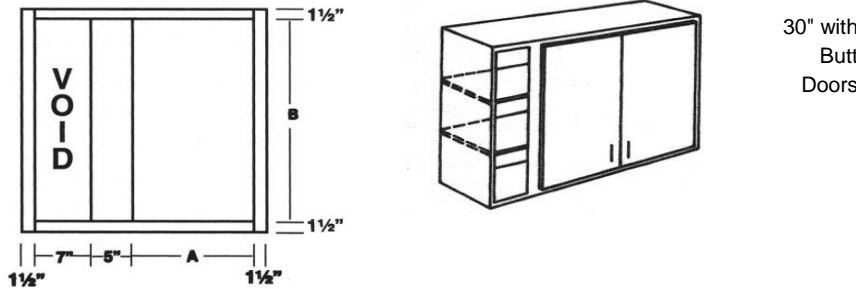

Wall Blind Corner Units

SKU	Price
WBC2430	$120.00
WBC3030	$160.00
2WBC3930	$195.00
2WBC4230	$215.00
WBC2436	$135.00
WBC3036	$150.00
WBC3636	$160.00
WBC2442	$150.00
WBC3042	$170.00
WBC3642	$180.00