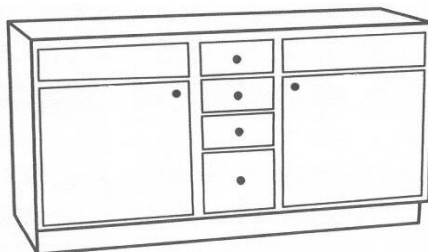

34 1/2" TALL

SKU	Price
TCVD54	$535.00
TCVD57	$550.00
TCVD60	$565.00