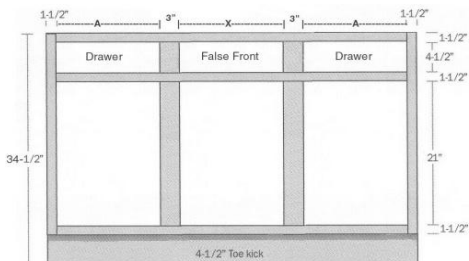

Wide Tall Console Vanity (21" Deep)