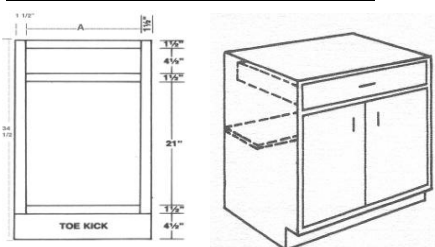

Double Door Sink Base with Center Mullion (24" Deep)

SKU	Price
SB39	\$250.00
SB42	\$260.00
SB48	\$270.00

Diagonal Corner Sink Base

SKU	Price
DSB36	
DSB42	

Call For Availability

Single Door & Drawer Base (24" Deep)

One Adjustable Shelf (16-3/4" Deep)

SKU	Price
B12	\$155.00
B15	\$165.00
B18	\$165.00
B21	\$170.00
B24	\$190.00

Butt Door & Drawer Base (24" Deep)

One Adjustable Shelf (16-3/4" Deep)

SKU	Price
B24BD	\$190.00
B27BD	\$200.00
B30BD	\$210.00
B33BD	\$220.00
B36BD	\$230.00