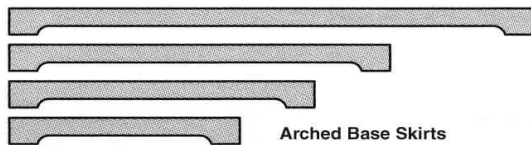

Arched Base Skirts

Arched Base Skirts