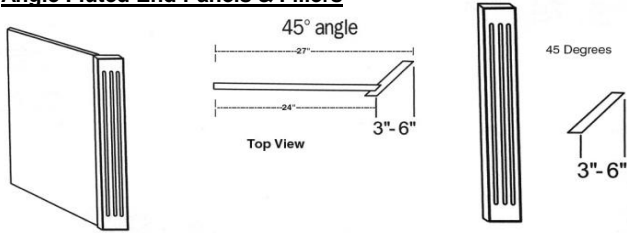

Angle Fluted End Panels & Fillers

SKU	Price
AFF3	$45.00

Angle Fluted End Panels & Fillers 3/4" Thick Hardwood Finished Face and Long Edges

Reeded Wall Fillers

3/4" Thick Hardwood
Finished Face and Long Edges
Reeds Start 2" from each end.

SKU	Price
RWF330	$25.00
RWF336	$30.00
RWF342	$35.00

Reeded Base and Tall Fillers

Reeds Start 6" From The Bottom and 2" From the Top.
3/4" Thick Hardwood
Finished Face and Long Edges

SKU	Price
RBF334	$35.00
RBF634	$50.00
RBF396	$60.00
RBF696	$100.00

Matching End Panels

MEP Size Chart

SKU	W	H	SKU	Price
MBEP2430	23.75	29.00	MBEP2430	$95.00
MTEPBTM	11.75	49.00	MTEPBTM	$142.00
MIEP1830	17.50	29.00	MIEP1830	$75.00
MVEP2130	20.75	29.00	MVEP2130	$95.00
MWEP1230	11.75	28.75	MWEP1230	$55.00
MWEP1236	11.75	34.75	MWEP1236	$70.00
MWEP1242	11.75	40.75	MWEP1242	$80.00

Matching Base End Panel
Bottom Door for Matching Tall End Panels
Matching Island End Panel for Use with Posts
Matching Tall Vanity End Panel
Matching Wall End Panel for 30" High Units
Matching Wall End Panel for 36" High Units
Matching Wall End Panel for 42" High Units

TEP's are a combination of MWEP's and MTEPBTM, 24" deep units require 2 upper and 2 lower panels.
Custom size end panels may be ordered, be advised that Lead Times are extended for these items.
Skins are recommended for use with Matching End Panels but not required.
Matching End Panels match the height of the cabinet's fronts to which it will be attached.