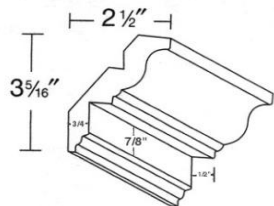

Crown Moldings-Classic, Deluxe Cove, 3" Standard, Furniture

CCM

CM

SKU	Price
CCM	$105.00
FCM	$90.00
CM	$85.00