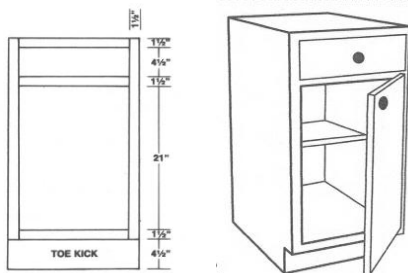

Vanities 21" Deep

Single Door & Drawer Tall Vanity (21" Deep x 34.5" Tall)

Single Door & Drawer Tall Vanity (21" Deep) One Adjustable Half Shelf (11-3/4" Deep)

SKU	Price
TVB12	\$150.00
TVB15	\$150.00
TVB18	\$165.00
TVB21	\$175.00
TVB24	\$185.00