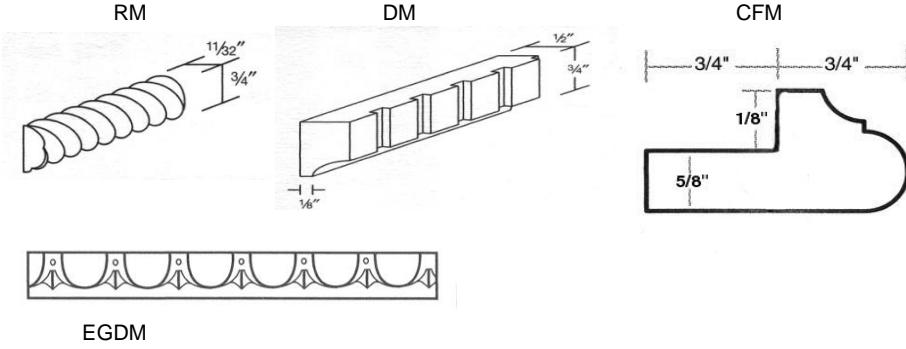

Crown Moldings-Classic, Deluxe Cove, 3" Standard, Furniture

CCM

CM

SKU	Price
CCM	\$105.00
FCM	\$90.00
CM	\$85.00

Moldings-Rope, Dentil, Egg & Dart, Cabinet Face

SKU	Price
RM	\$45.00
DM	\$45.00
EGDM	\$50.00
CFM	\$30.00