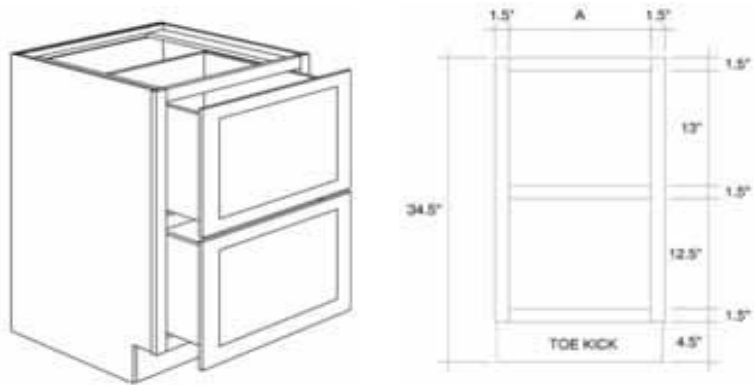

Two Drawer Base Cabinet 24" Deep

SKU	Price
2DB18	$365
2DB24	$415
2DB30	$460
2DB36	$495