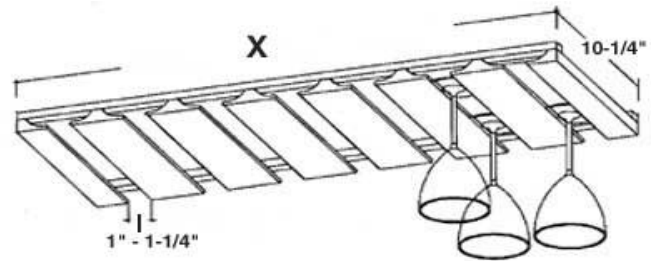

Stem Glass Holders

SKU	Price
SGH30	$90.00
SGH36	$99.00