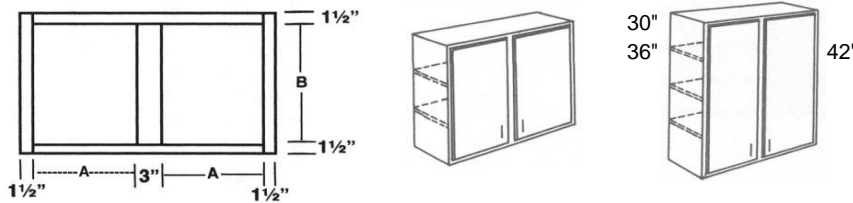

Double Door Wall Cabinet with Center Mullion

SKU	Price
W3930	$175.00
W4230	$180.00
W4830	$195.00
W3936	$205.00
W4236	$225.00
W4836	$250.00
W3942	$220.00
W4242	$230.00
W4842	$245.00

SINGLE DOOR 30" HIGH WALL CABINETS

W930	$100.00
W1230	$105.00
W1530	$105.00
W1830	$115.00
W2130	$125.00
W2430	$135.00

DOUBLE DOOR (BUTT DOOR) 30" HIGH WALL CABINETS

W2430BD	$140.00
W2730BD	$145.00
W3030BD	$155.00
W3330BD	$165.00
W3630BD	$175.00

VARIOUS SIZE WALL CABINETS

W1224	$115.00
W2424BD	$135.00
W2724BD	$145.00
W3012BD	$110.00
W3015BD	$105.00
W3018BD	$115.00
W3024BD	$135.00
W3027BD	$145.00
W3312BD	$120.00

SINGLE DOOR 36" HIGH WALL CABINETS

W936	$105.00
W1236	$110.00
W1536	$115.00
W1836	$125.00
W2136	$145.00
W2436	$155.00

DOUBLE DOOR (BUTT DOOR) 36" HIGH WALL CABINETS

W2436BD	$160.00
W2736BD	$170.00
W3036BD	$185.00
W3336BD	$195.00
W3636BD	$205.00

VARIOUS SIZE WALL CABINETS

W3315BD	$115.00
W3318BD	$125.00
W3324BD	$145.00
W3612BD	$130.00
W3615BD	$125.00
W3618BD	$135.00
W3624BD	$155.00
W3627BD	$165.00
W3912	$140.00

SINGLE DOOR 42" HIGH WALL CABINETS

W942	$105.00
W1242	$110.00
W1542	$125.00
W1842	$130.00
W2142	$140.00
W2442	$165.00

DOUBLE DOOR (BUTT DOOR) 42" HIGH WALL CABINETS

W2442BD	$170.00
W2742BD	$180.00
W3042BD	$195.00
W3342BD	$205.00
W3642BD	$215.00