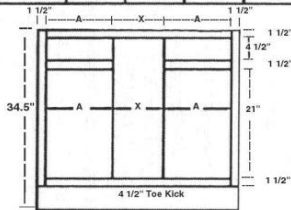

Blind Corner Base (24" Deep)

Cabinet Width	36	39	42	45
X	15	12	9	6
A	9	12	15	18

SKU	Price
BC36	\$215.00
BC39	\$220.00
BC42	\$230.00
BC45	\$240.00

Blind Corner Bases are Reversible to Left or Right Hand Applications.
 All Units Must Be pulled 3" for Door/Drawer & Hardware Clearance.
 Wall Space Used by Unit Will Be 3" Wider Than the Nomenclature.
 ie; BC36 uses 39" space, BC45 Uses 48" Space, etc.....