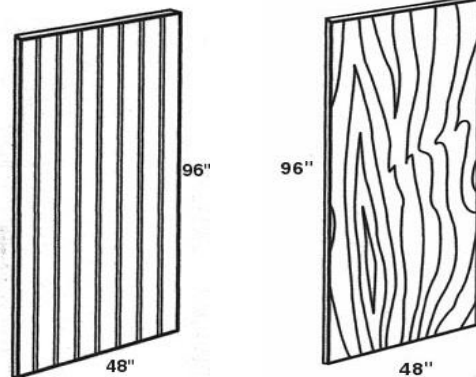

SKU	PRICE
AW1230	\$105
AW1236	\$115
AW1242	\$125

Accessories & Trim

Paneling and Toe Kick

TK96

Toe Kick Dimensions
1/4" x 4.5" x 96"

Finished to Match Wood Veneer One Side

BBP4896

SKU	Price
TK96	\$30.00
FBP4896.25	\$175.00
FBP4896.5	\$210.00
FBP4896.75	\$245.00
BBP4896	\$280.00