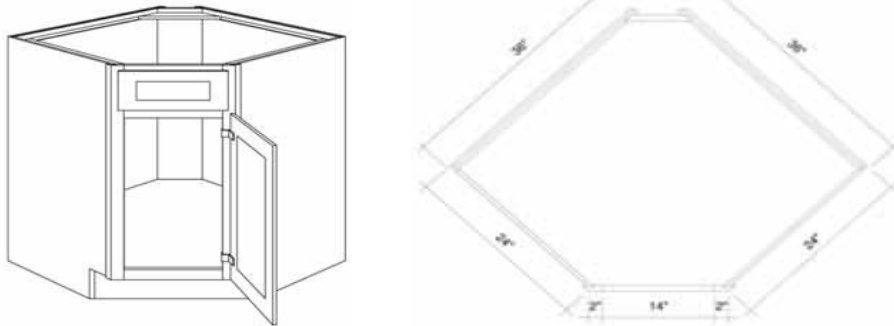

Double Door Sink Base with Center Mullion (24" Deep)

SKU	Price
SB39	\$250.00
SB42	\$260.00
SB48	\$270.00

Diagonal Corner Sink Base

SKU	Price
DSB36	
DSB42	

Call For Availability

Single Door & Drawer Base (24" Deep)

One Adjustable Shelf (16-3/4" Deep)

SKU	Price
B12	\$155.00
B15	\$165.00
B18	\$165.00
B21	\$170.00
B24	\$190.00

Butt Door & Drawer Base (24" Deep)

One Adjustable Shelf (16-3/4" Deep)

SKU	Price
B24BD	\$190.00
B27BD	\$200.00
B30BD	\$210.00
B33BD	\$220.00
B36BD	\$230.00