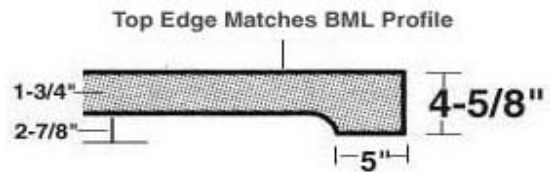

Arched Base Skirts May be trimmed 6" to fit most applications.

SKU#	Price	SKU#	Price
ABS24	$25.00	ABS48	$45.00
ABS30	$30.00	ABS54	$45.00
ABS36	$35.00	ABS60	$50.00
ABS42	$40.00	ABS66	$55.00
		ABS72	$60.00