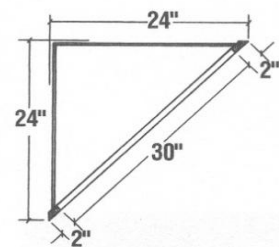

SKU	Price
SCB36	\$350.00
SCB36	\$360.00

Does not include the Susan Spinners

BSS36 Accepts 32" Susan

BSS33 Accepts 28" Susan

28" Super Susan Double Spinner \$145 For BSS33

32" Super Susan Double Spinner \$145 For BSS36

Base Super Susan (24" Deep)Does not include the Susan BSS36 Accepts 32" Susan BSS33 Accepts 28" Susan

Angle Base (24" Deep)

One Full Depth Adjustable Shelf

SKU	Price
AB24	\$400.00

12" to 24" Deep Base Transition