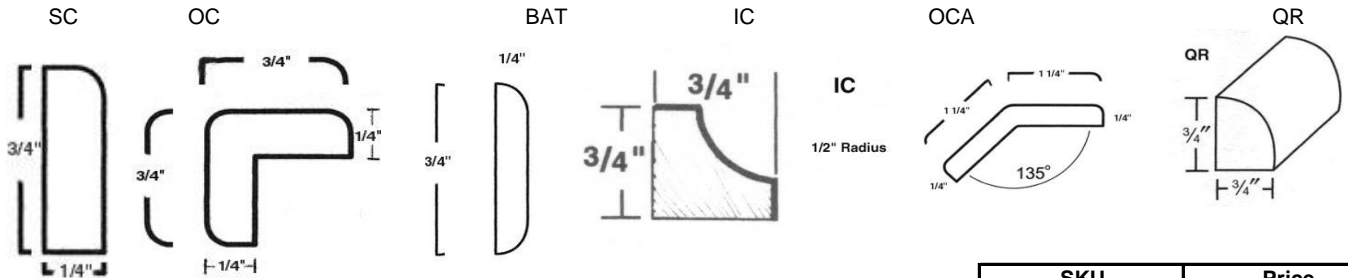

Finish Molding-Scribe, Batten, Shoe Mold, Quarter Round, Angled Outside Corner, Inside Corner

SKU	Price
SC	$20.00
OC	$30.00
BAT	$25.00
OCA	$45.00