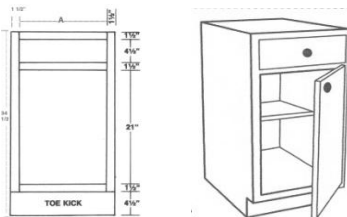

Double Door Sink Base with Center Mullion (24" Deep)

SKU	Price
SB39	\$250.00
SB42	\$260.00
SB48	\$270.00

Diagonal Corner Sink Base

SKU	Price
DSB36	
DSB42	

Call For Availability

Single Door & Drawer Base (24" Deep)

One Adjustable Shelf (16-3/4" Deep)

SKU	Price
B12	\$155.00
B15	\$165.00
B18	\$165.00
B21	\$170.00
B24	\$190.00

Butt Door & Drawer Base (24" Deep)

One Adjustable Shelf (16-3/4" Deep)

SKU	Price
B24BD	\$190.00
B27BD	\$200.00
B30BD	\$210.00
B33BD	\$220.00
B36BD	\$230.00